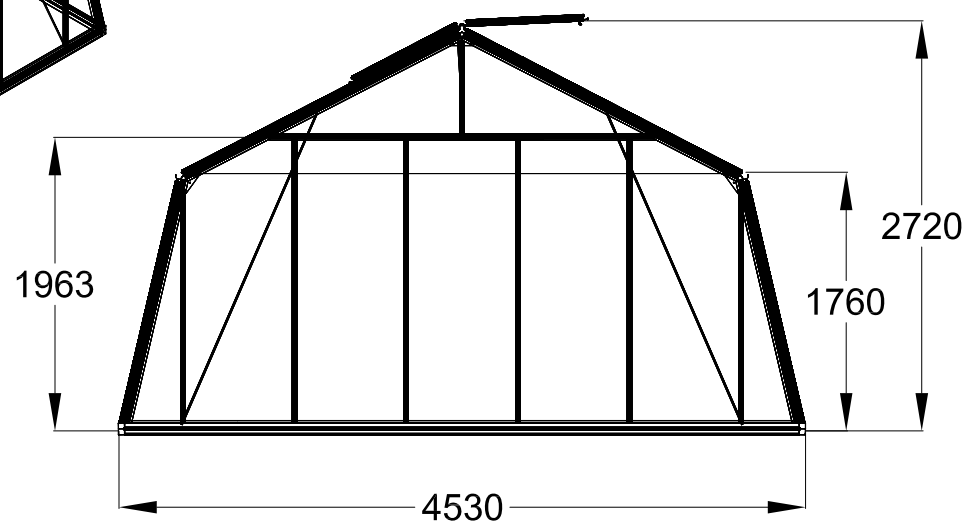

The photos and images may differ of reality and are not binding. All dimensions are approximate. Subject to errors and product changes. All reproduction, even partial, is prohibited.

Frontview

Right/leftview

Backview

Topview

Type	S303H	S304H	S305H	S306H	S307H	S308H	S309H	S310H
L*	2240	2980	3710	4450	5190	5930	6670	7410
# Vents Lucarnes/Dakramen	1	2	2	3	4	5	6	7

\* All dimensions are in mm.