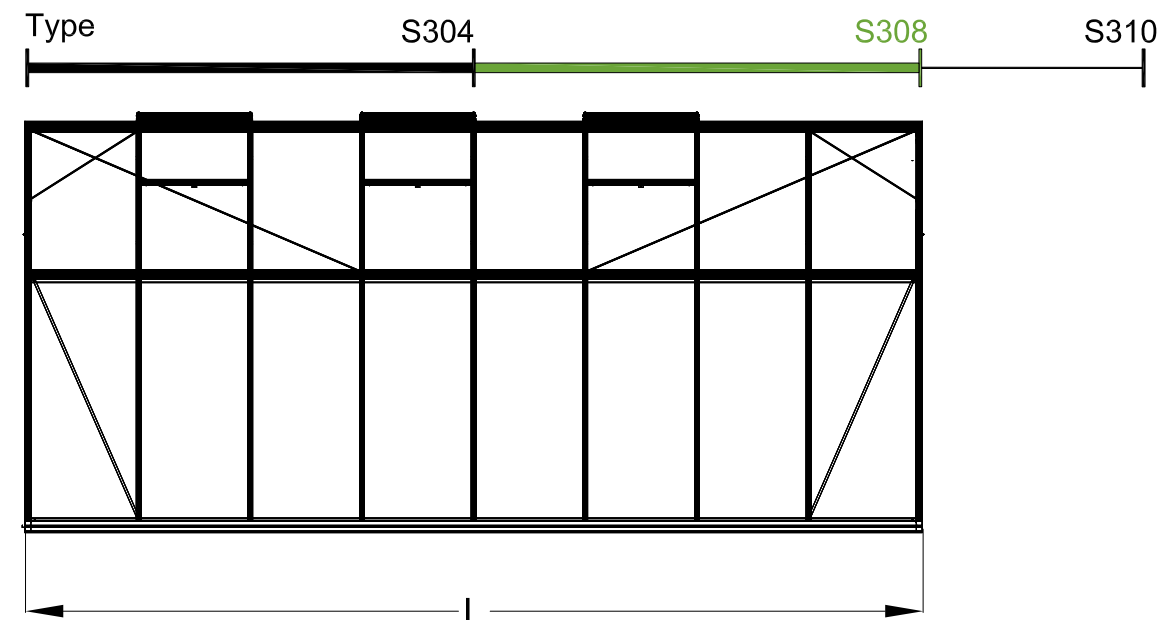

The photos and images may differ of reality and are not binding. All dimensions are approximate. Subject to errors and product changes. All reproduction, even partial, is prohibited.

Frontview

Right/leftview

Backview

Topview

Type	S303H	S304H	S305H	S306H	S307H	S308H	S309H	S310H
L*	2240	2980	3710	4450	5190	5930	6670	7410
# Vents Lucarnes/Dakramen	1	2	2	3	4	5	6	7

\* All dimensions are in mm.