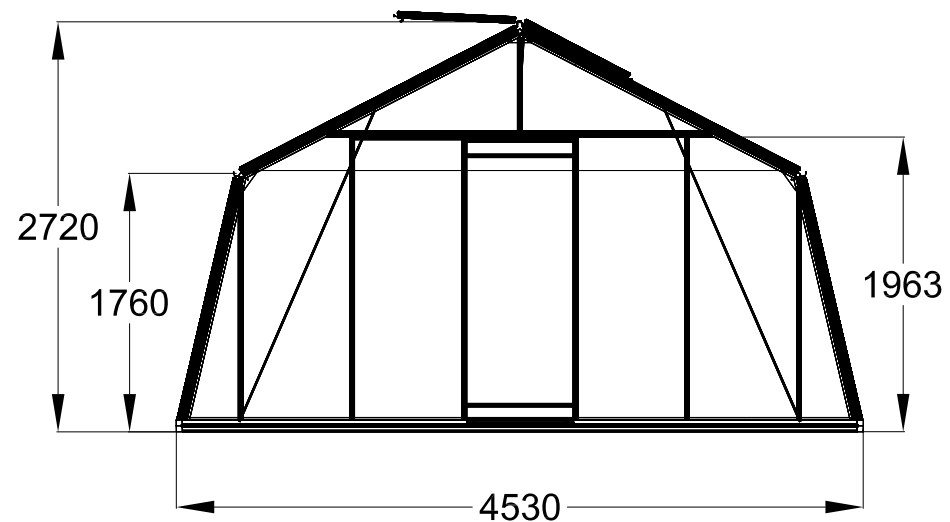

The photos and images may differ of reality and are not binding. All dimensions are approximate. Subject to errors and product changes. All reproduction, even partial, is prohibited.

Frontview

Right/leftview

Backview

Topview

Type	S303H	S304H	S305H	S306H	S307H	S308H	S309H	S310H
L*	2240	2980	3710	4450	5190	5930	6670	7410
# Vents Lucarnes/Dakramen	1	2	2	3	4	5	6	7

\* All dimensions are in mm.