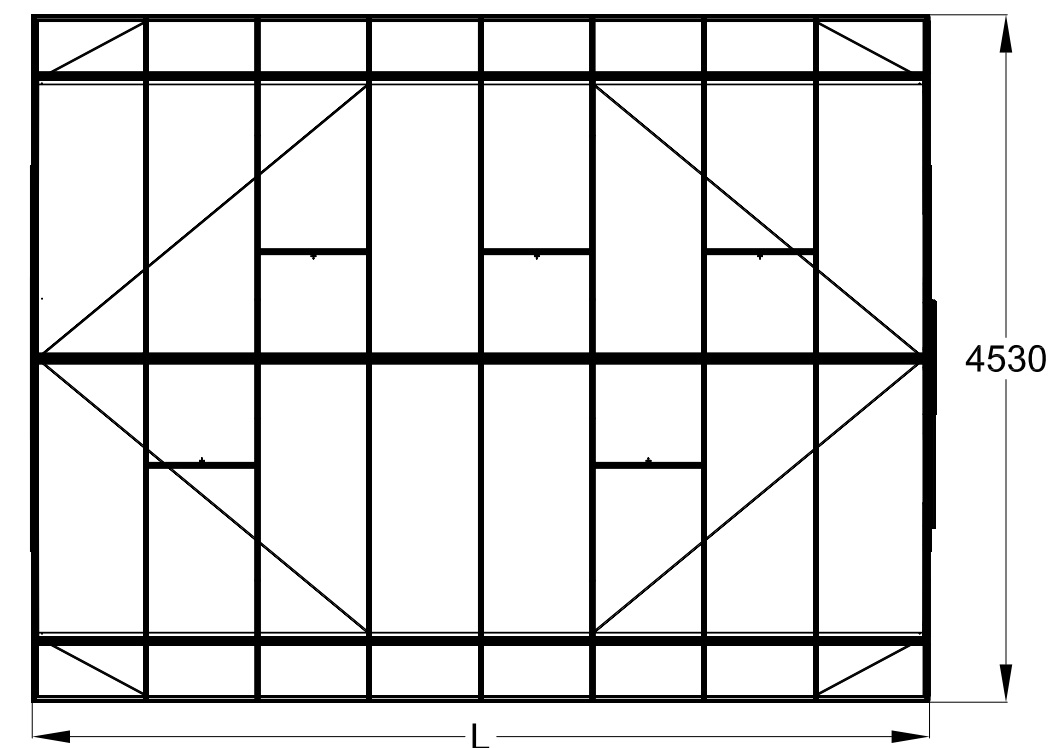

The photos and images may differ of reality and are not binding. All dimensions are approximate. Subject to errors and product changes. All reproduction, even partial, is prohibited.

Frontview

Right/leftview

Backview

Topview

Type	S303H	S304H	S305H	S306H	S307H	S308H	S309H	S310H
L*	2240	2980	3710	4450	5190	5930	6670	7410
# Vents Lucarnes/Dakramen	1	2	2	3	4	5	6	7

\* All dimensions are in mm.