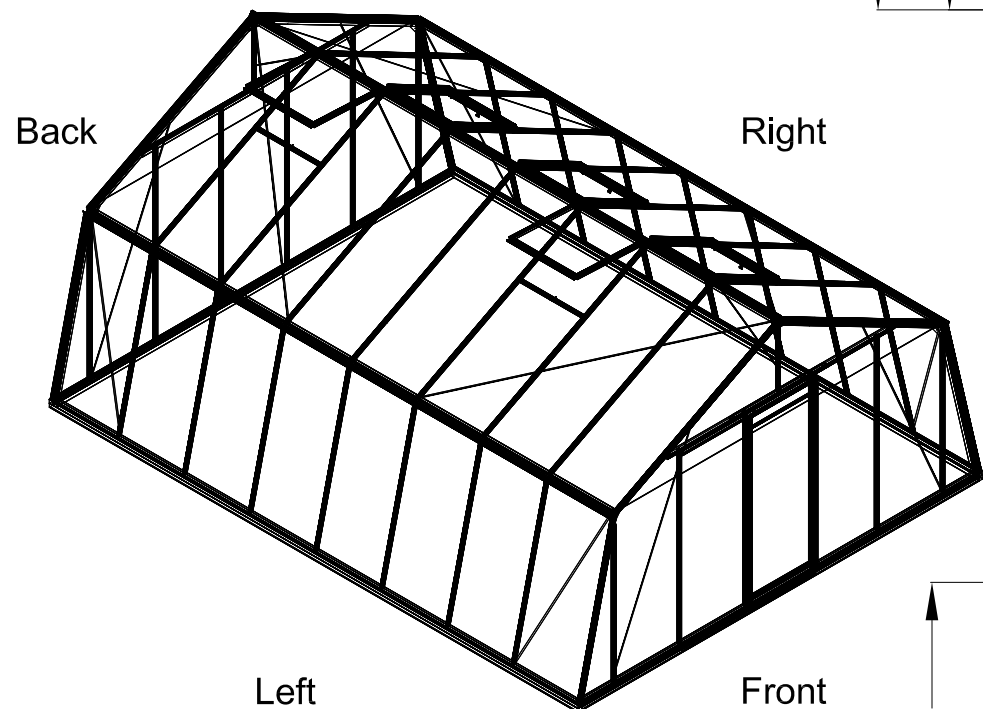

The photos and images may differ of reality and are not binding. All dimensions are approximate. Subject to errors and product changes. All reproduction, even partial, is prohibited.

Frontview

Right/leftview

Backview

Topview

Type	S303H	S304H	S305H	S306H	S307H	S308H	S309H	S310H
L*	2240	2980	3710	4450	5190	5930	6670	7410
# Vents Lucarnes/Dakramen	1	2	2	3	4	5	6	7

\* All dimensions are in mm.