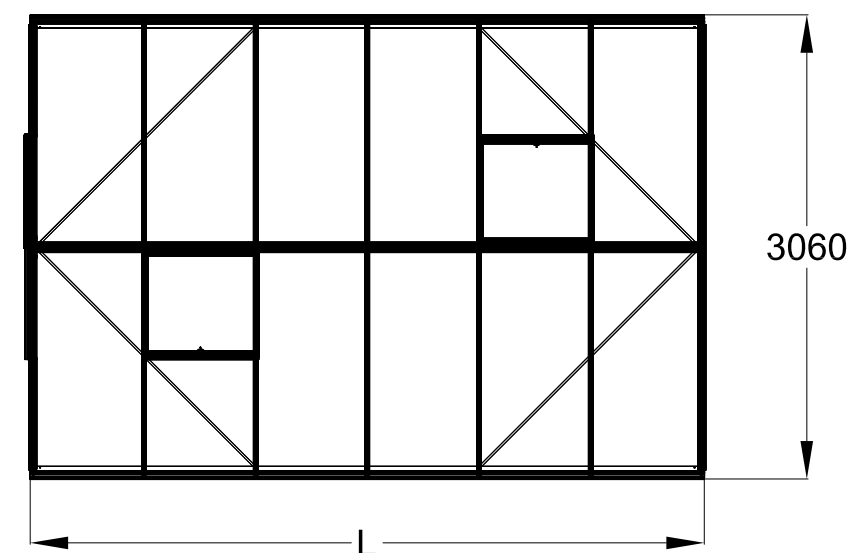

The photos and images may differ of reality and are not binding. All dimensions are approximate. Subject to errors and product changes. All reproduction, even partial, is prohibited.

Frontview

Right/leftview

Backview

Topview

Type	R303XH	R304XH	R305XH	R306XH	R307XH	R308XH	R309XH **	R310XH **
L*	2240	2980	3710	4450	5190	5930	6670	7410
Vents Lucarnes/Dakramen	1	1	1	2	2	4	4	6

* All dimensions are in mm.
** 4cm higher from the length of 6,67m.