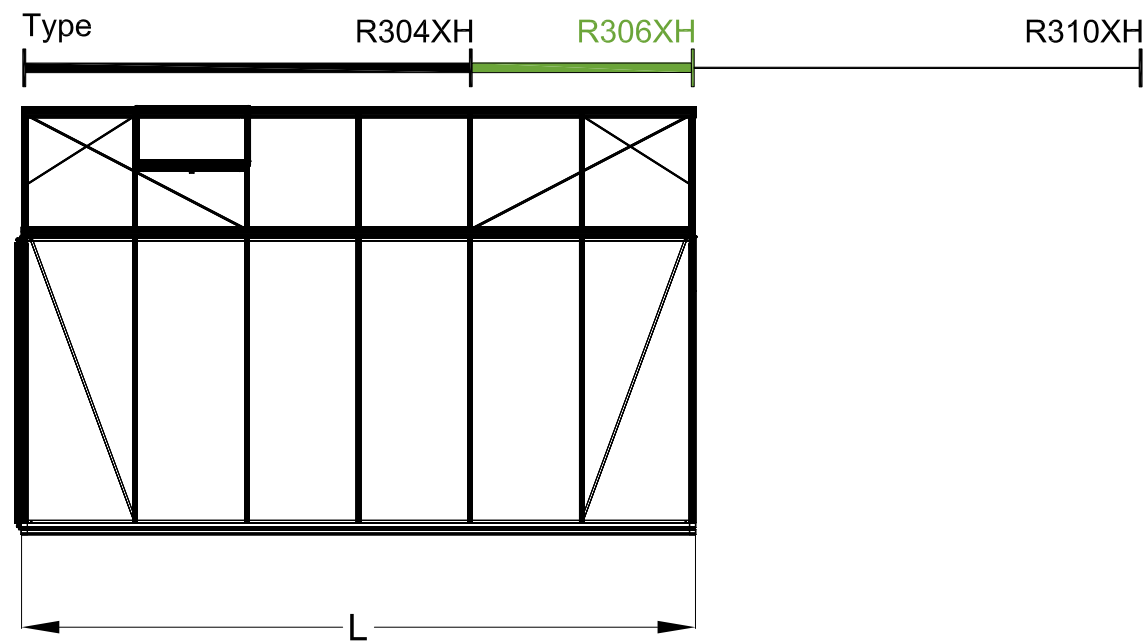

The photos and images may differ of reality and are not binding. All dimensions are approximate. Subject to errors and product changes. All reproduction, even partial, is prohibited.

Frontview

Right/leftview

Backview

Topview

Type	R303XH	R304XH	R305XH	R306XH	R307XH	R308XH	R309XH **	R310XH **
L*	2240	2980	3710	4450	5190	5930	6670	7410
Vents Lucarnes/Dakramen	1	1	1	2	2	4	4	6

* All dimensions are in mm.
** 4cm higher from the length of 6,67m.