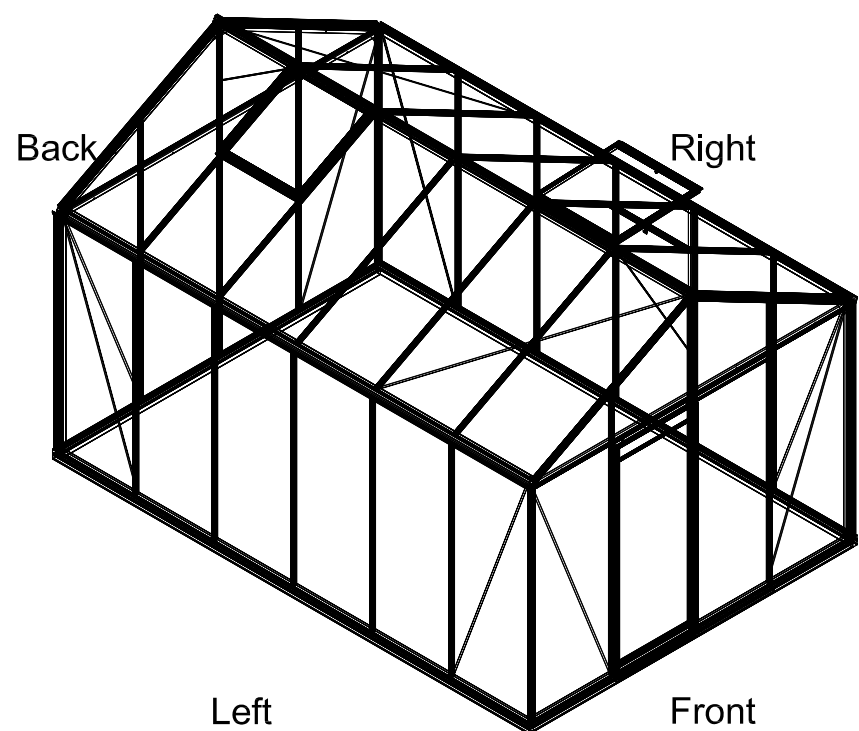

The photos and images may differ of reality and are not binding. All dimensions are approximate. Subject to errors and product changes. All reproduction, even partial, is prohibited.

Frontview

Right/leftview

Backview

Topview

Type	R303XH	R304XH	R305XH	R306XH	R307XH	R308XH	R309XH **	R310XH **
L*	2240	2980	3710	4450	5190	5930	6670	7410
Vents Lucarnes/Dakramen	1	1	1	2	2	4	4	6

* All dimensions are in mm.
** 4cm higher from the length of 6,67m.