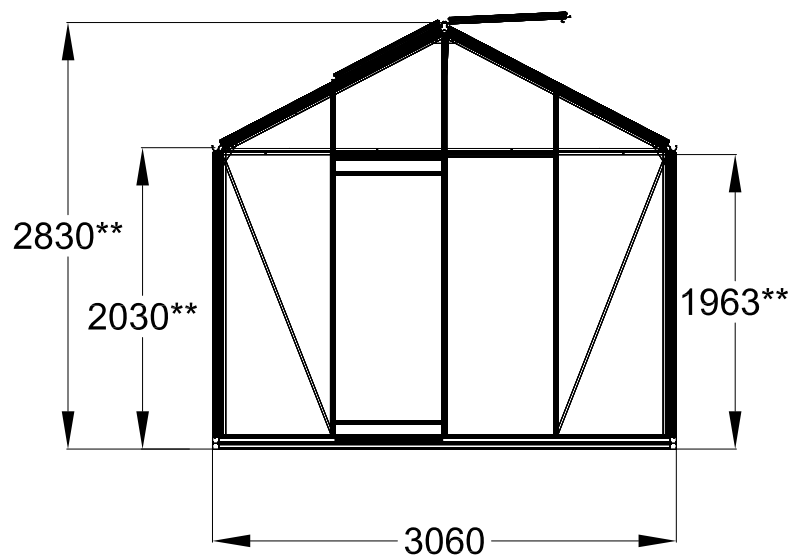

The photos and images may differ of reality and are not binding. All dimensions are approximate. Subject to errors and product changes. All reproduction, even partial, is prohibited.

Frontview

Right/leftview

Backview

Topview

Type	R303XH	R304XH	R305XH	R306XH	R307XH	R308XH	R309XH **	R310XH **
L*	2240	2980	3710	4450	5190	5930	6670	7410
Vents Lucarnes/Dakramen	1	1	1	2	2	4	4	6

* All dimensions are in mm.
** 4cm higher from the length of 6,67m.