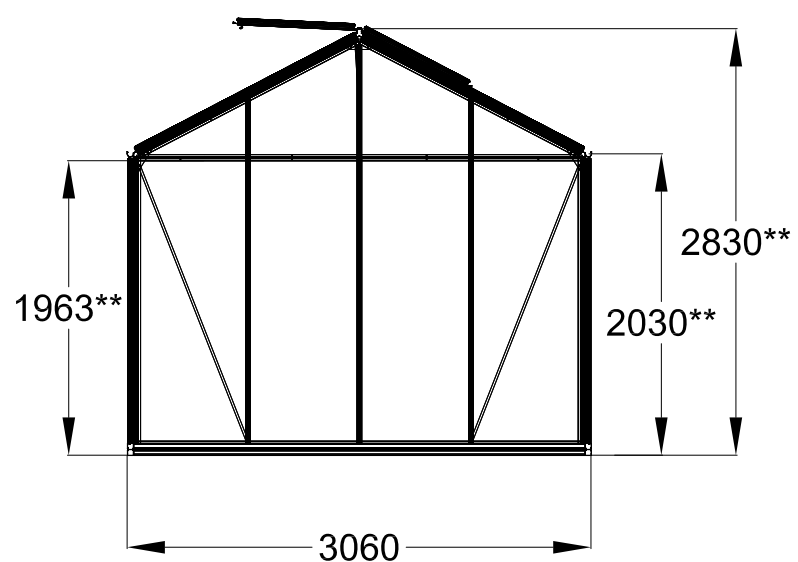

The photos and images may differ of reality and are not binding. All dimensions are approximate. Subject to errors and product changes. All reproduction, even partial, is prohibited.

Frontview

Right/leftview

Backview

Topview

Type	R303XH	R304XH	R305XH	R306XH	R307XH	R308XH	R309XH **	R310XH **
L*	2240	2980	3710	4450	5190	5930	6670	7410
Vents Lucarnes/Dakramen	1	1	1	2	2	4	4	6

* All dimensions are in mm.
** 4cm higher from the length of 6,67m.