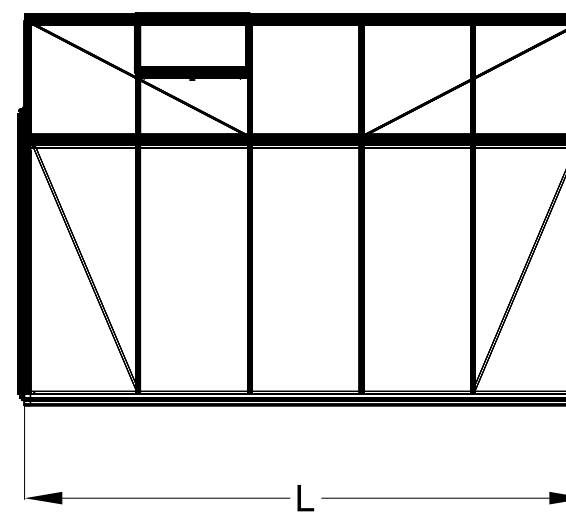

The photos and images may differ of reality and are not binding. All dimensions are approximate. Subject to errors and product changes. All reproduction, even partial, is prohibited.

Back

Right

Left

Front

Frontview

Type

R304

R305

R310

Right/leftview

Backview

Topview

Type	R303H	R304H	R305H	R306H	R307H	R308H	R309H **	R310H **
L*	2240	2980	3710	4450	5190	5930	6670	7410
# Vents Lucarnes/Dakramen	1	1	1	2	2	4	4	6

* All dimensions are in mm.
** 4cm higher from the length of 6,67m.