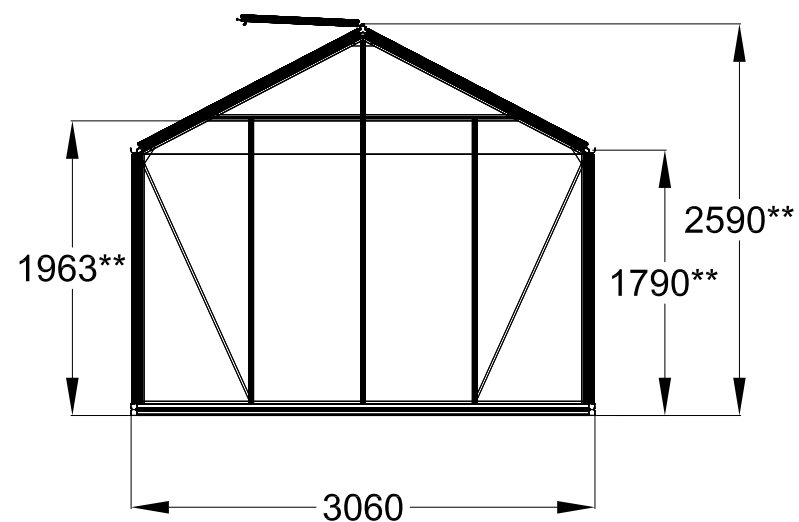

Frontview

Type

R304

R305

R310

Right/leftview

Backview

Topview

Type	R303H	R304H	R305H	R306H	R307H	R308H	R309H **	R310H **
L*	2240	2980	3710	4450	5190	5930	6670	7410
# Vents Lucarnes/Dakramen	1	1	1	2	2	4	4	6

* All dimensions are in mm.
** 4cm higher from the length of 6,67m.