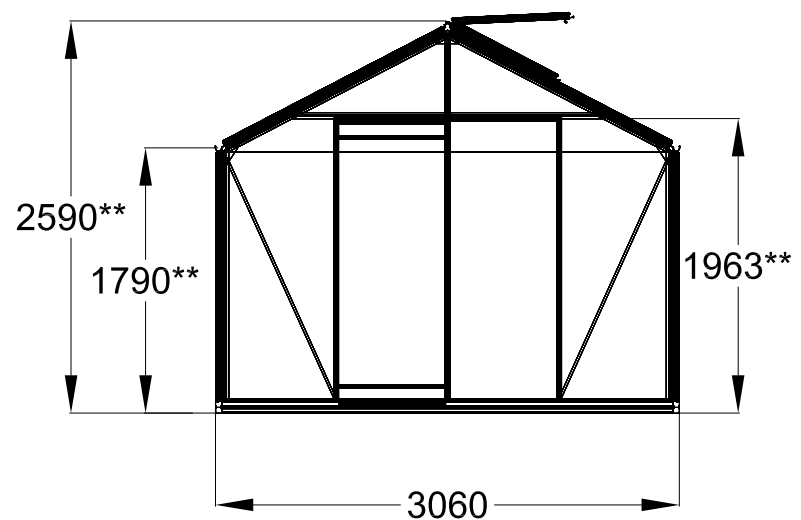

The photos and images may differ of reality and are not binding. All dimensions are approximate. Subject to errors and product changes. All reproduction, even partial, is prohibited.

Back

Right

Left

Front

Frontview

Type

R304

R305

R310

Right/leftview

Backview

Topview

Type	R303H	R304H	R305H	R306H	R307H	R308H	R309H **	R310H **
L*	2240	2980	3710	4450	5190	5930	6670	7410
# Vents Lucarnes/Dakramen	1	1	1	2	2	4	4	6

* All dimensions are in mm.
** 4cm higher from the length of 6,67m.