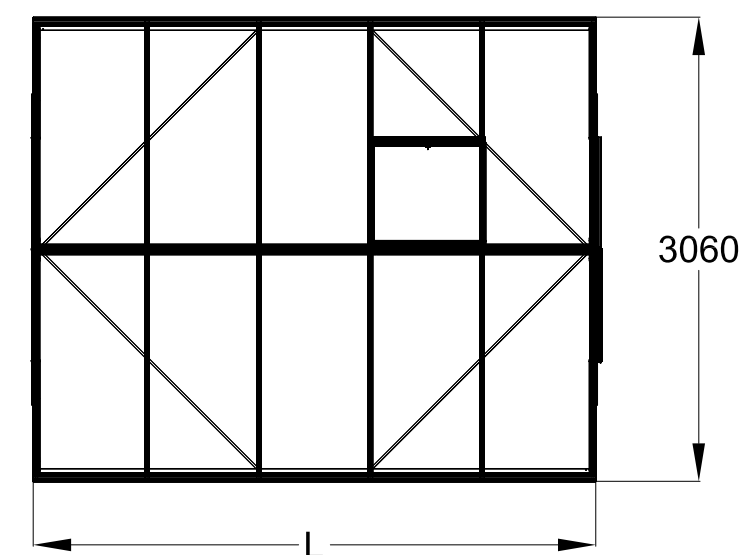

Frontview

Type

R304

R305

R310

Right/leftview

Backview

Topview

Type	R303H	R304H	R305H	R306H	R307H	R308H	R309H **	R310H **
L*	2240	2980	3710	4450	5190	5930	6670	7410
# Vents Lucarnes/Dakramen	1	1	1	2	2	4	4	6

* All dimensions are in mm.
** 4cm higher from the length of 6,67m.